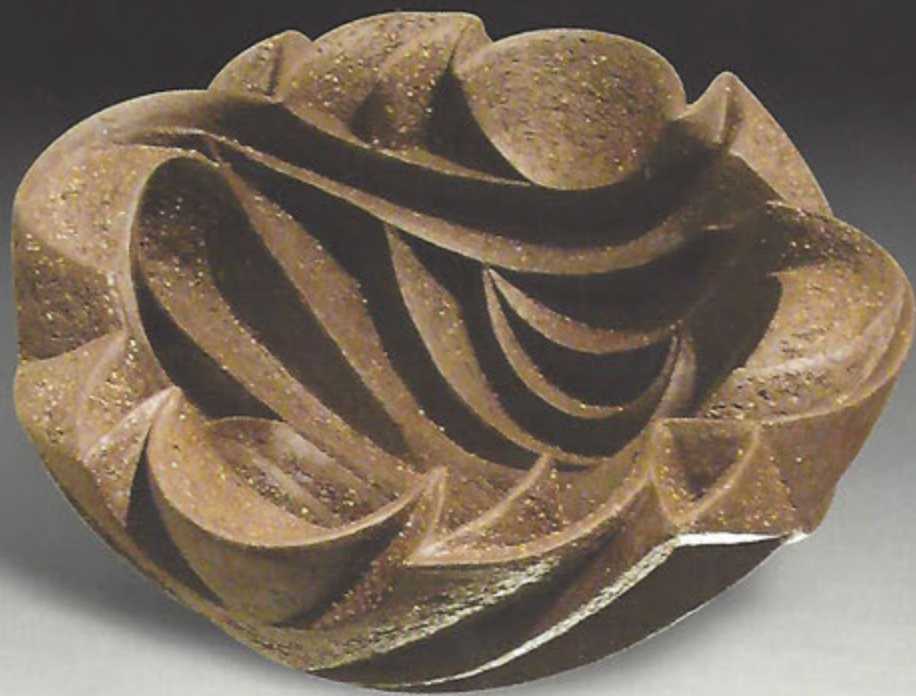

---

**CLAY**

---

**IN ART**

---

INTERNATIONAL

HALIMA  
CASSELL

ICE DUNES, 2005. 30 x 15 cm

MAGMA, 2005. 30 x 15 cm

**STEPPING SPIRAL, 2002.** 45 x 10 cm  
PHOTO: Tony Griffiths

**OFF CENTRED FLOWER, 2002.** 60 x 7.5 cm.  
PHOTO: Tony Griffiths

COLISEUM, 2002. 45 x10 cm  
PHOTO: Len Grant